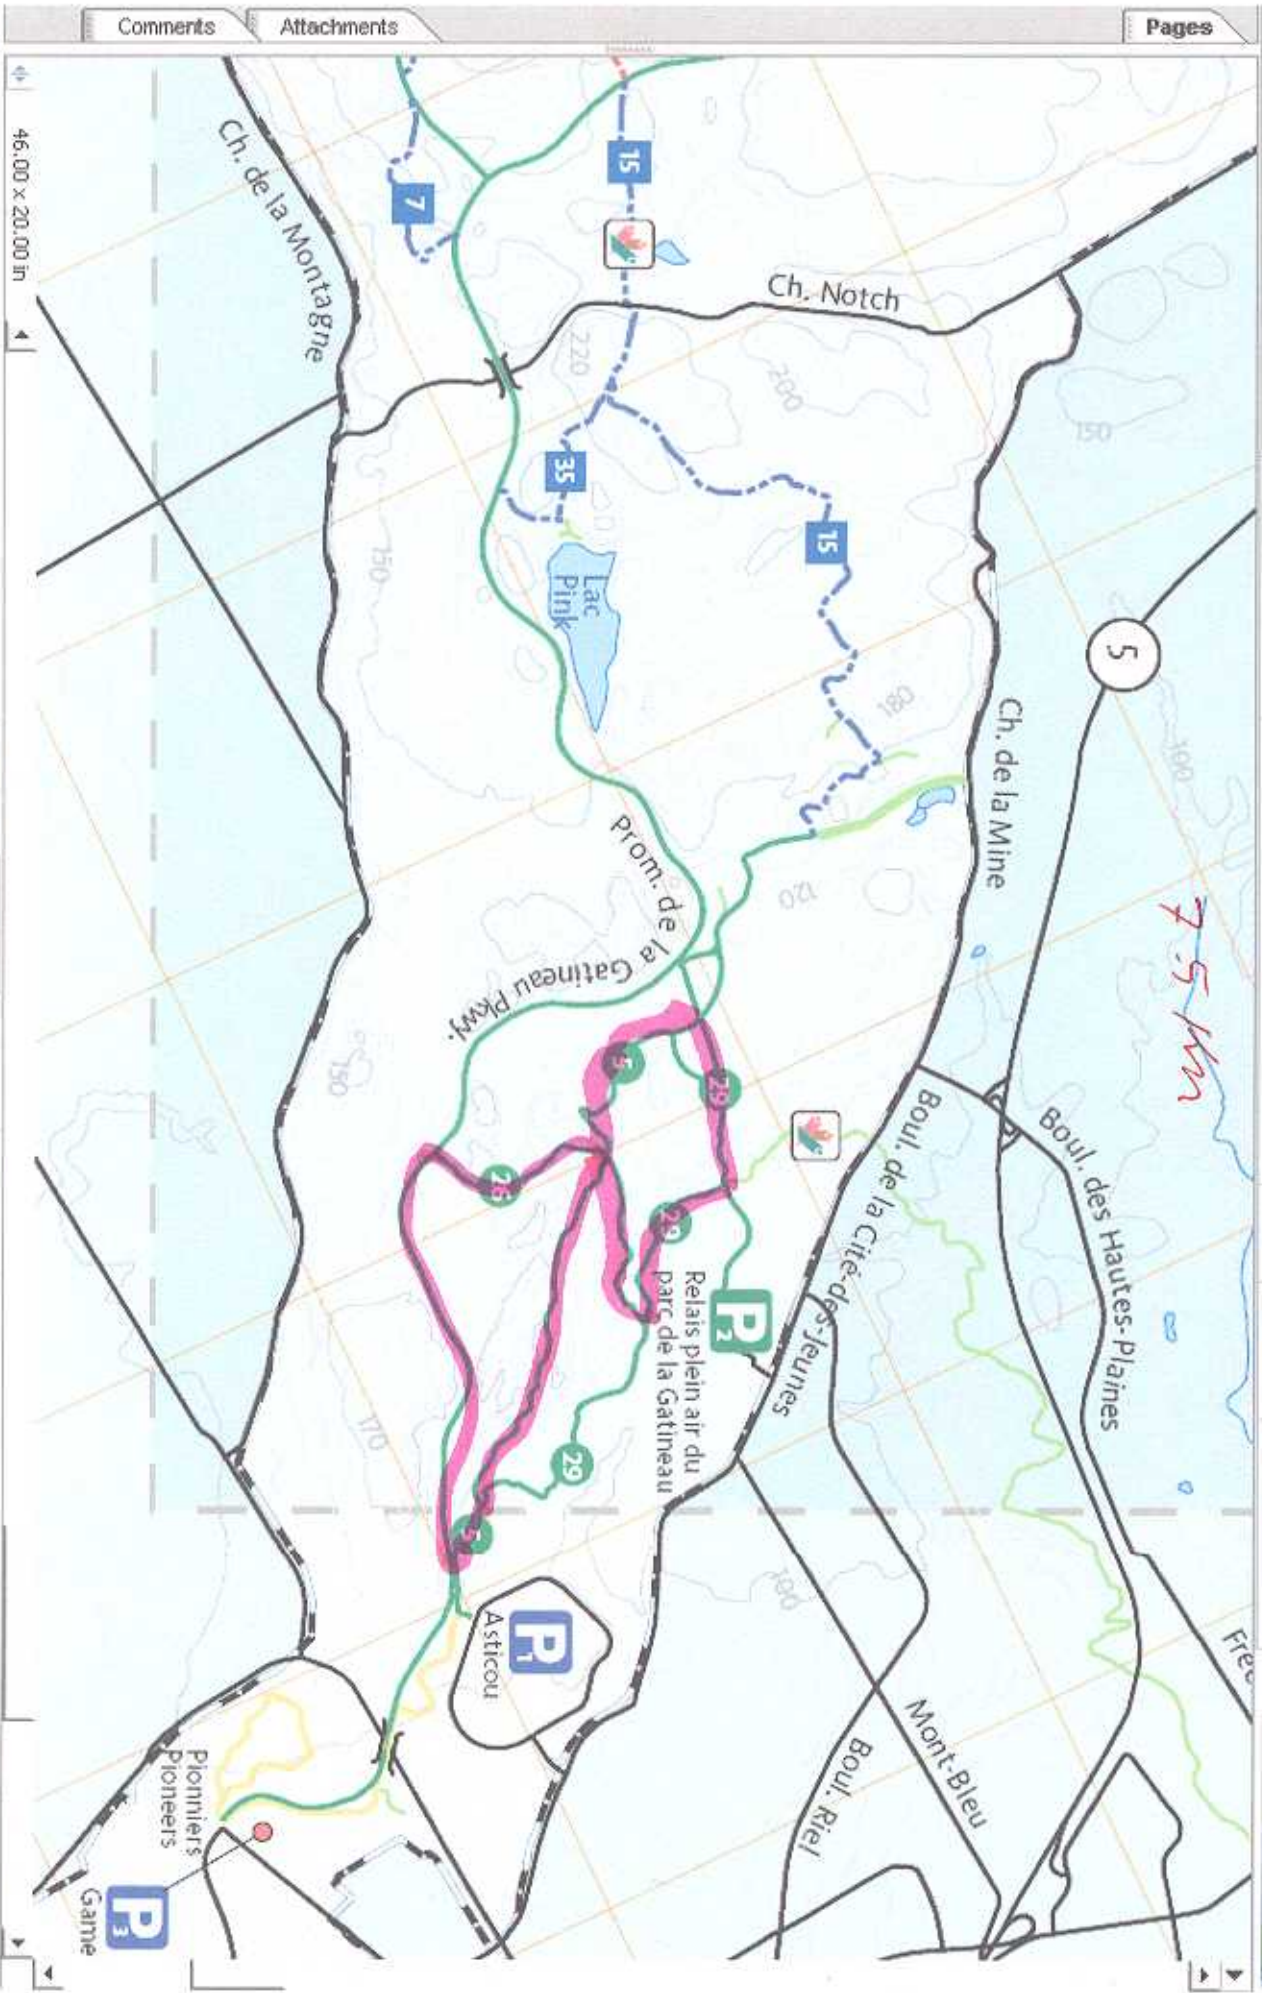

15930km

15730

46.00 x 20.00 in

2 of 2

Start 3415_WinterTrailMap...

7.5 km

7.5 km

5 km