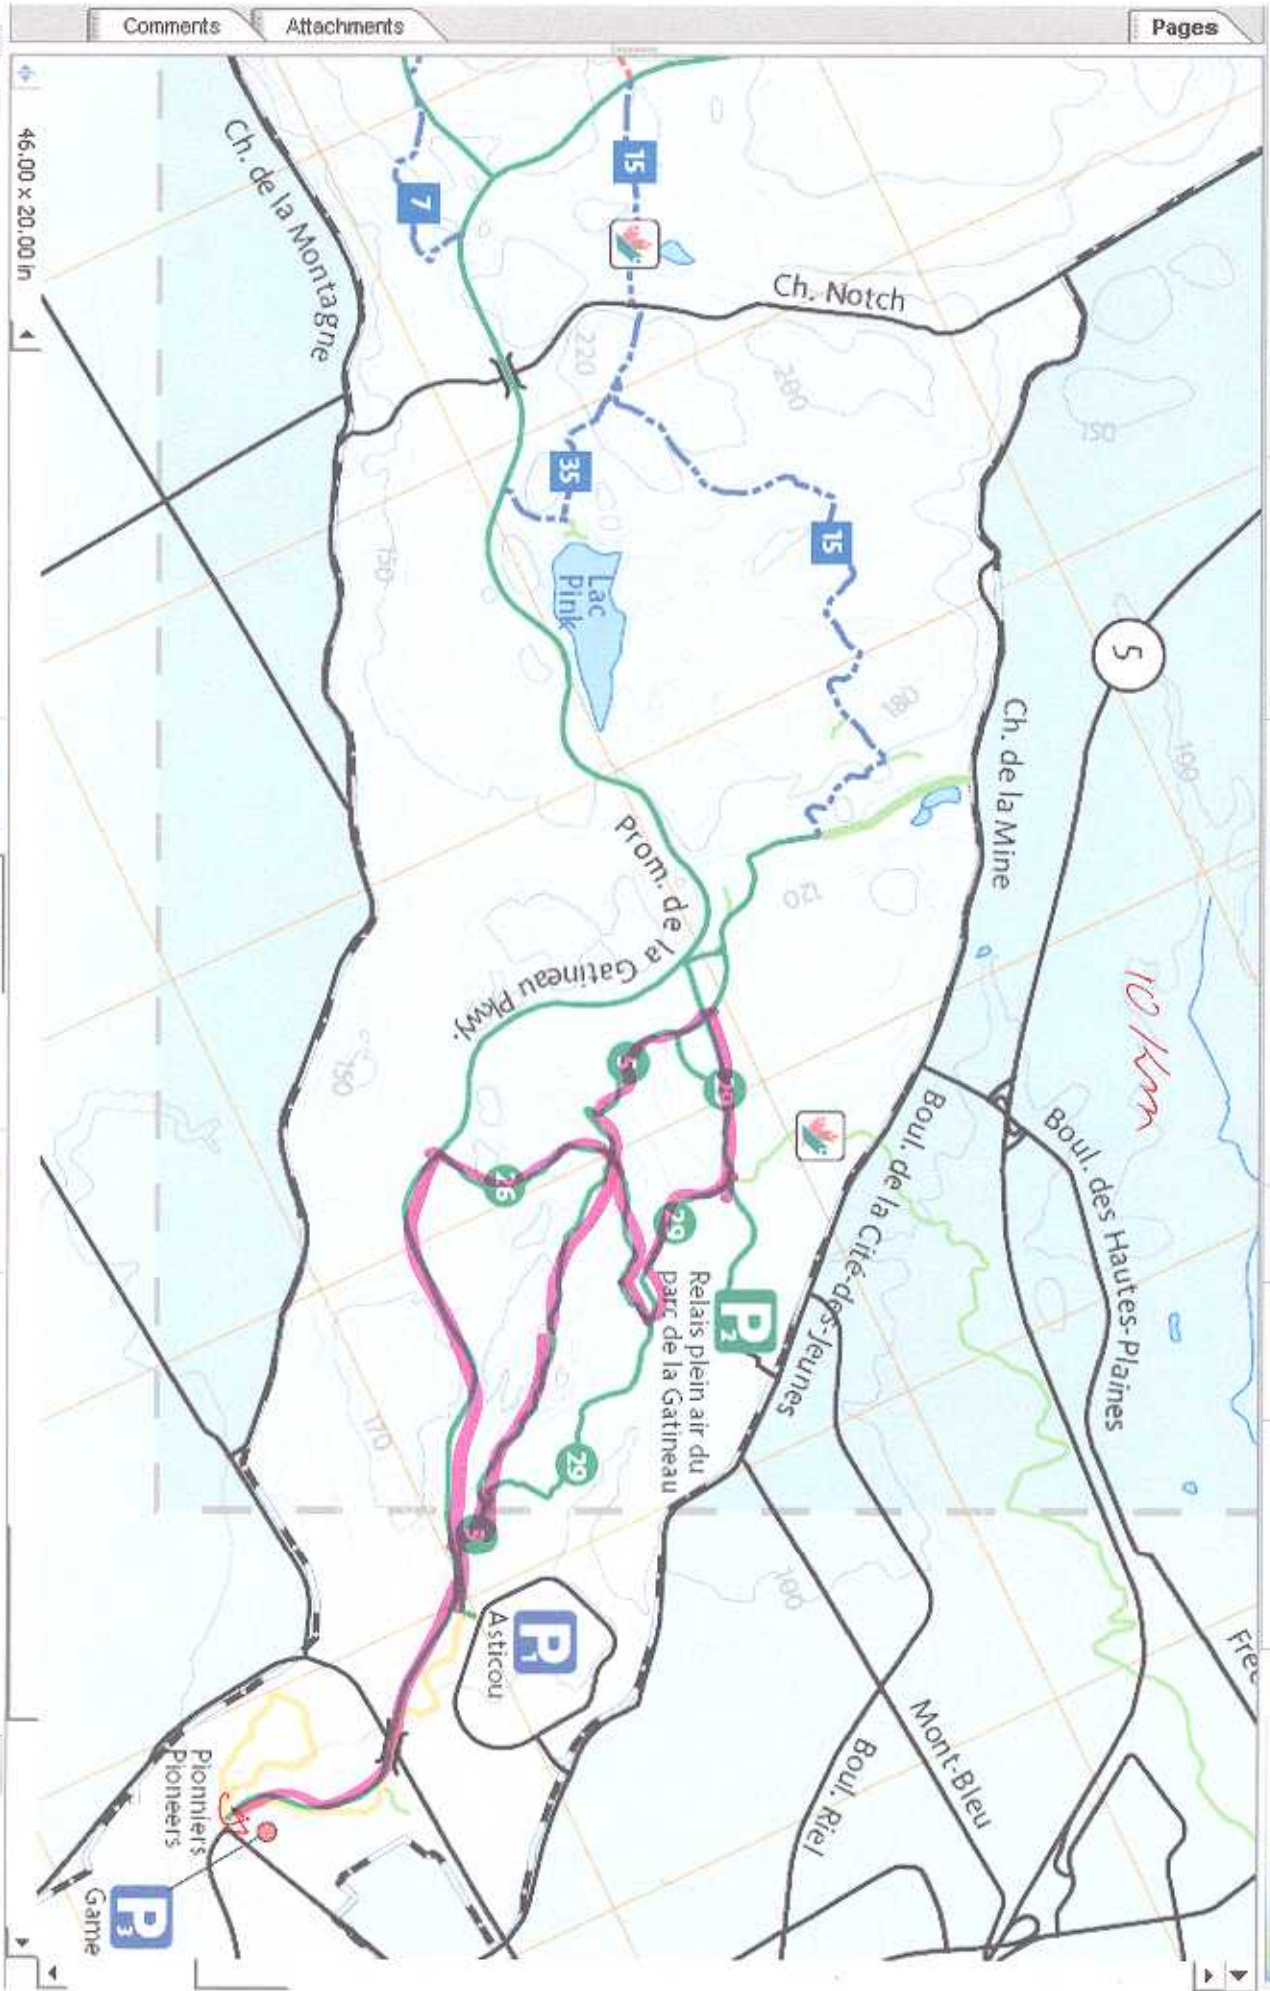

15930km

15730

46.00 x 20.00 in

2 of 2

Start 3415_WinterTrailMap...

7.5 km

7.5 km

5 km