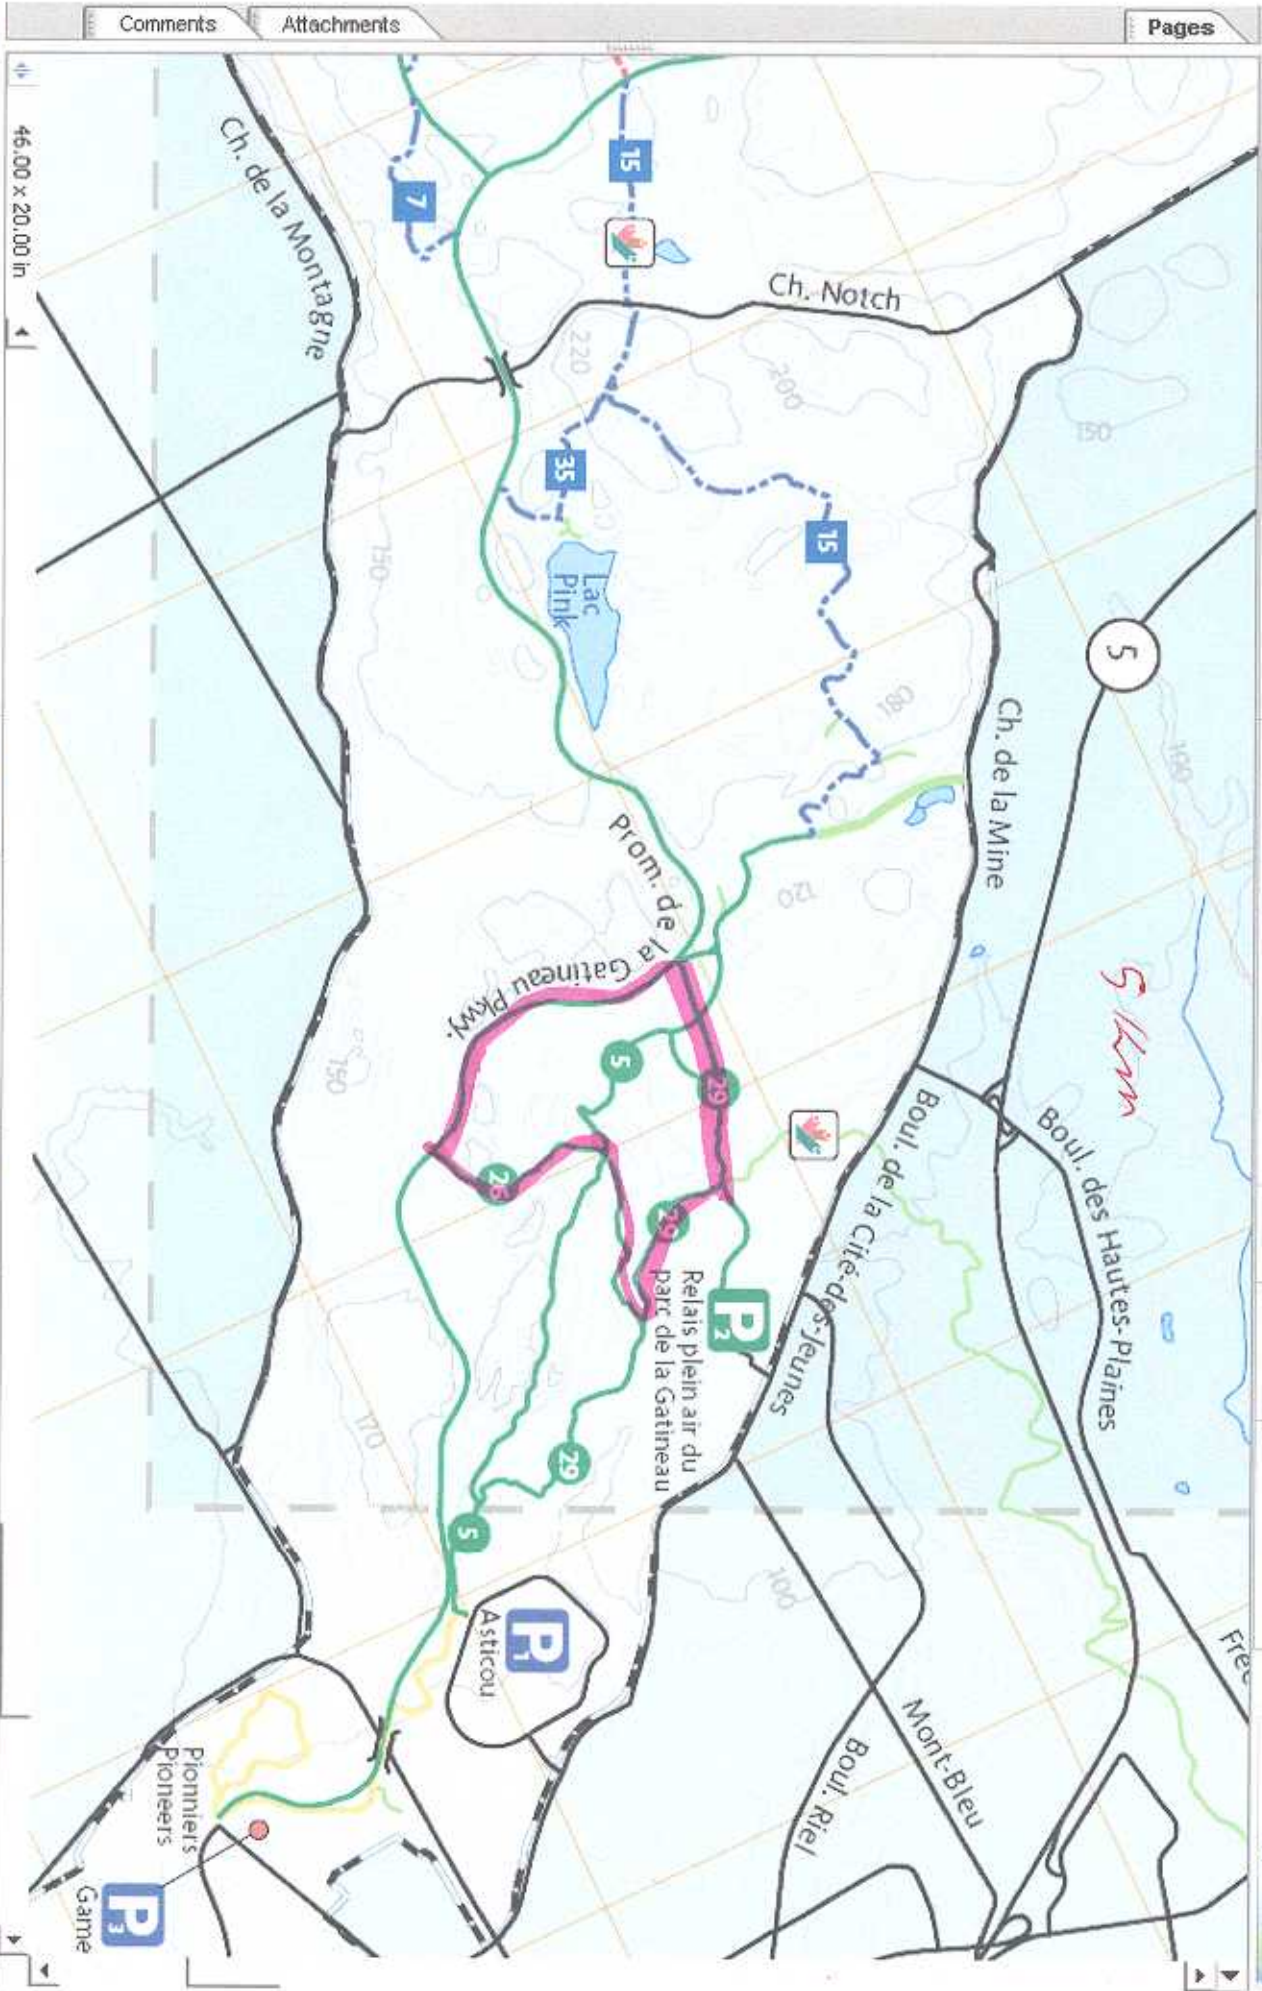

15930km

15730

46.00 x 20.00 in

2 of 2

Start 3415_WinterTrailMap...

7.5 km

7.5 km

5 km